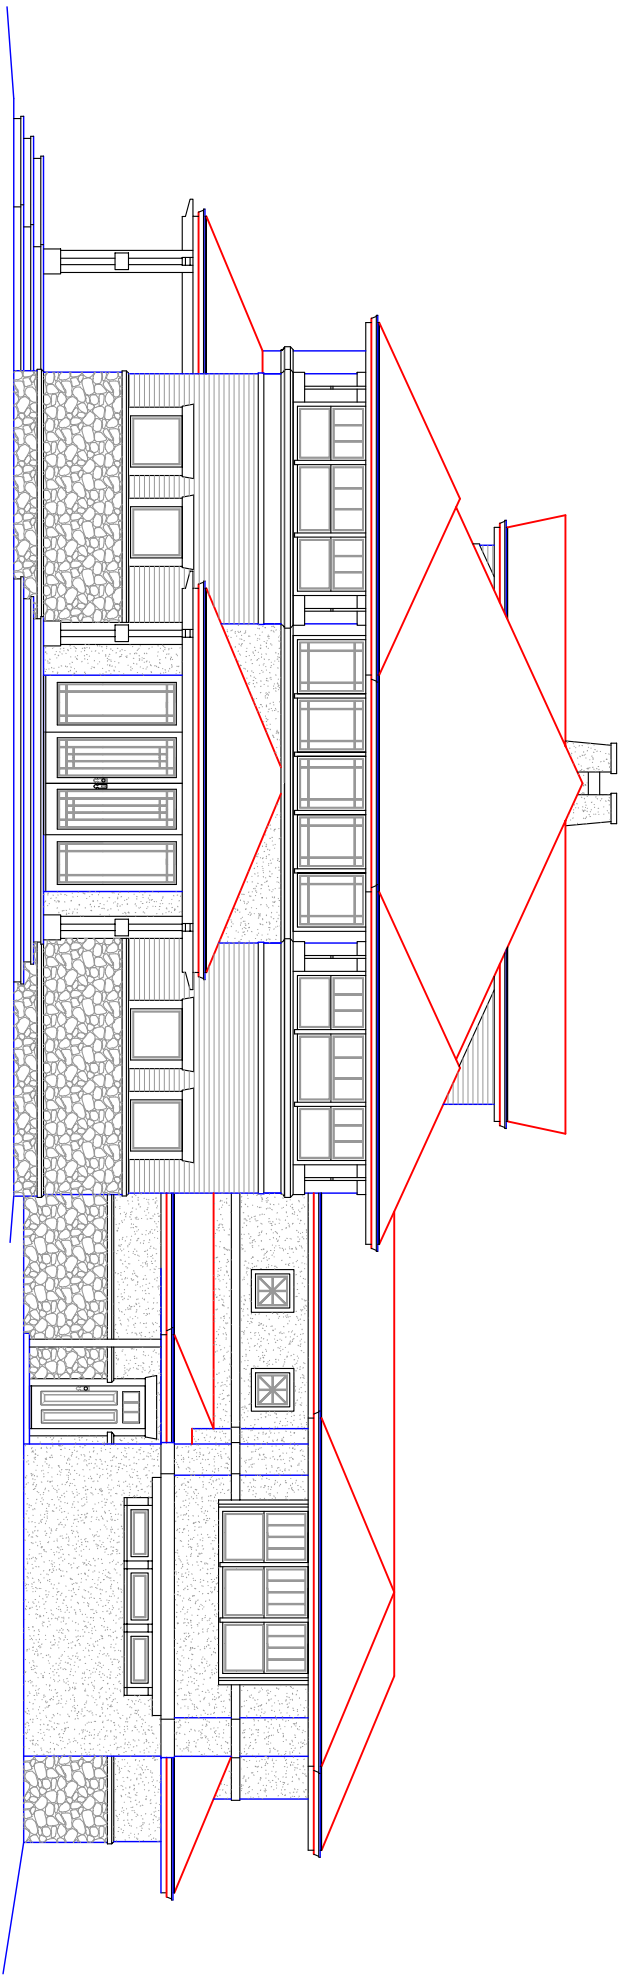

MADISON 1 - REAR ELEVATION

SCALE: 1/4 IN