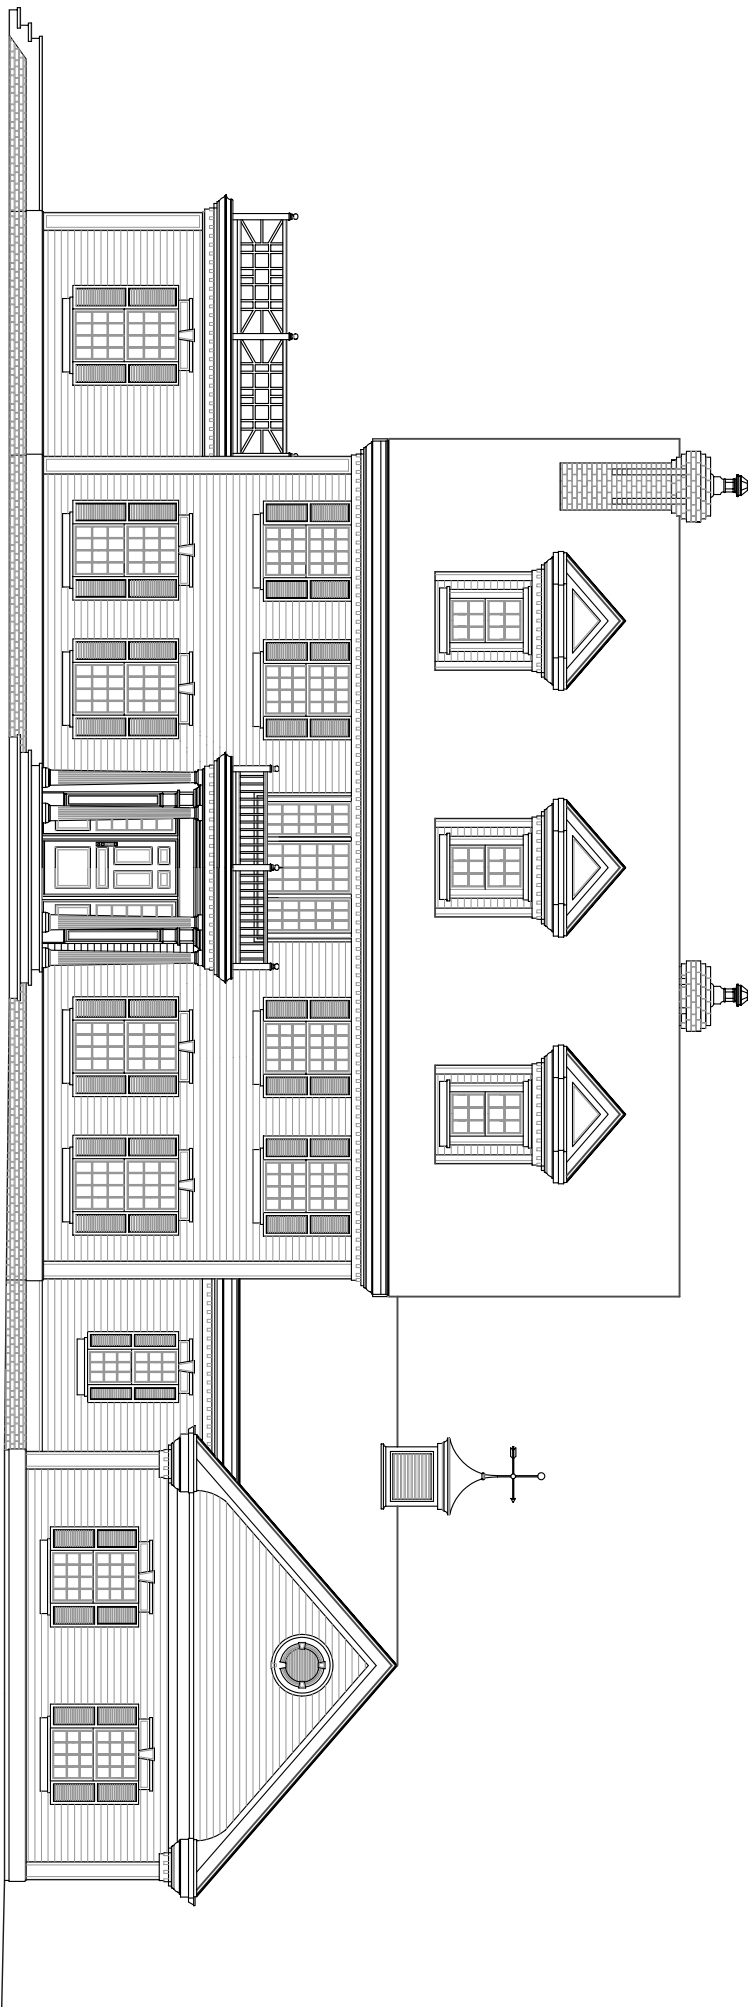

LEESBURG, FRONT ELEVATION

SCALE: 1/4 IN. = 10 FT.