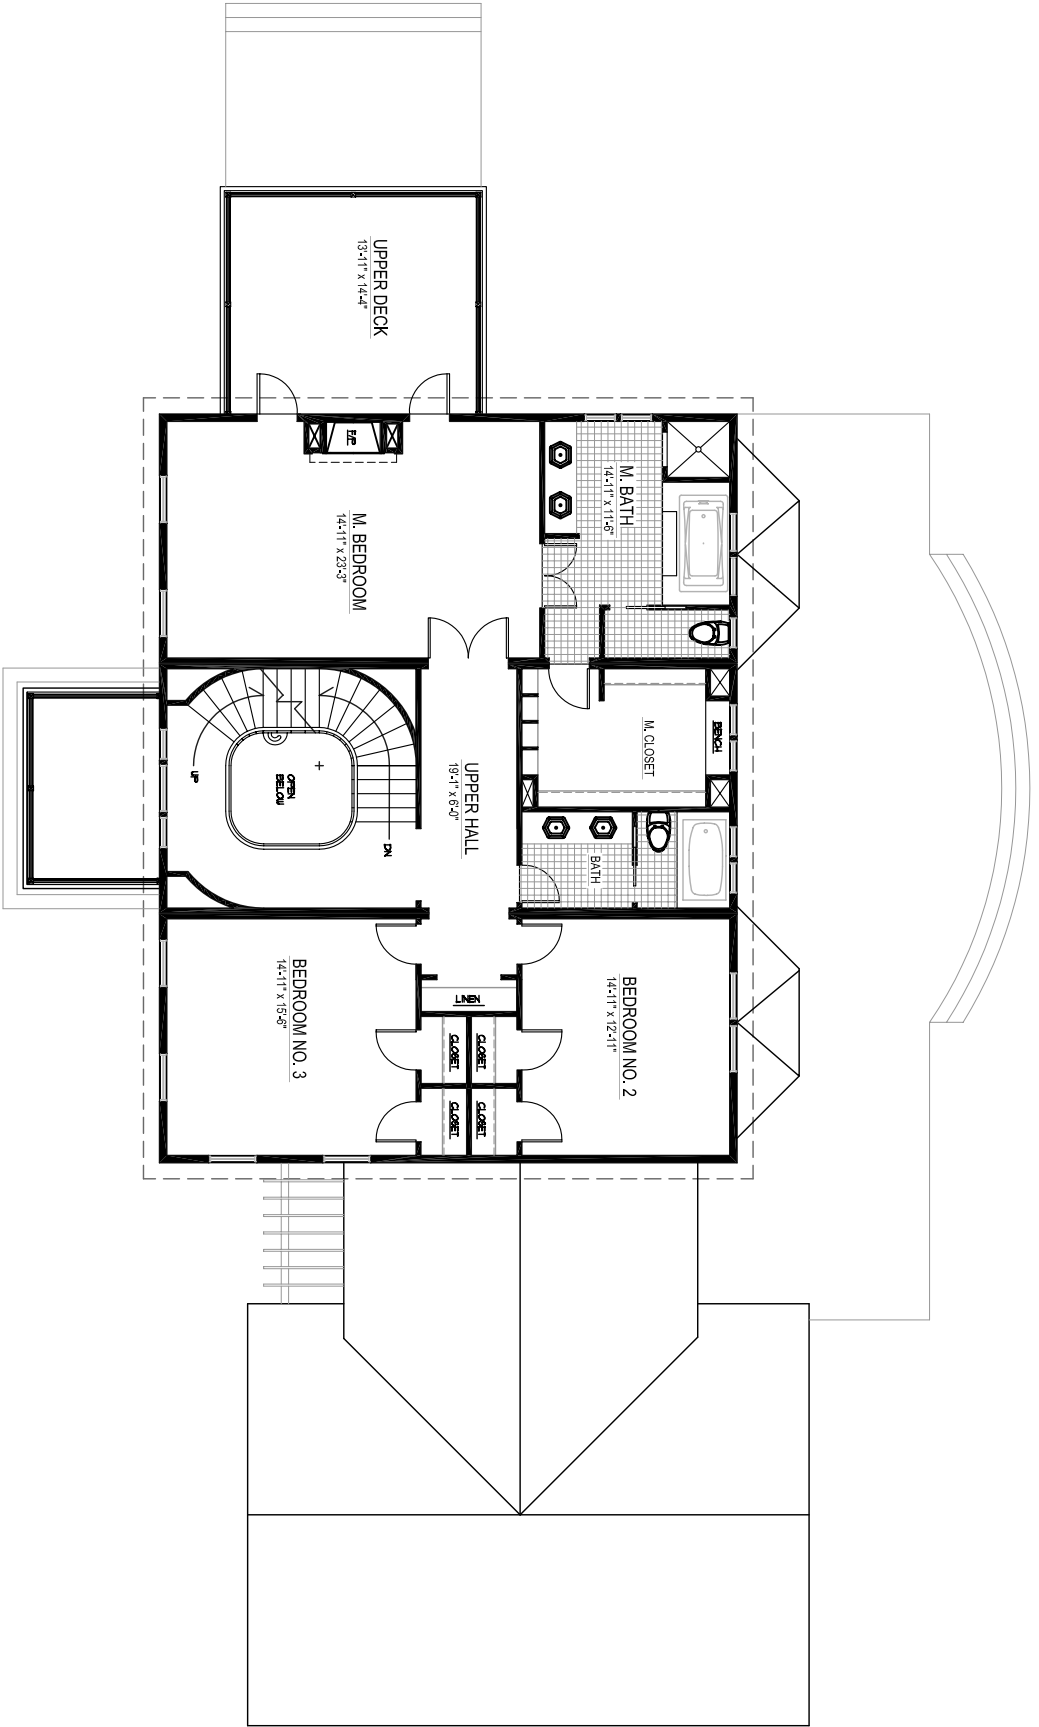

LEESBURG, SECOND FLOOR PLAN

SCALE: 1/4" = 10' FT.