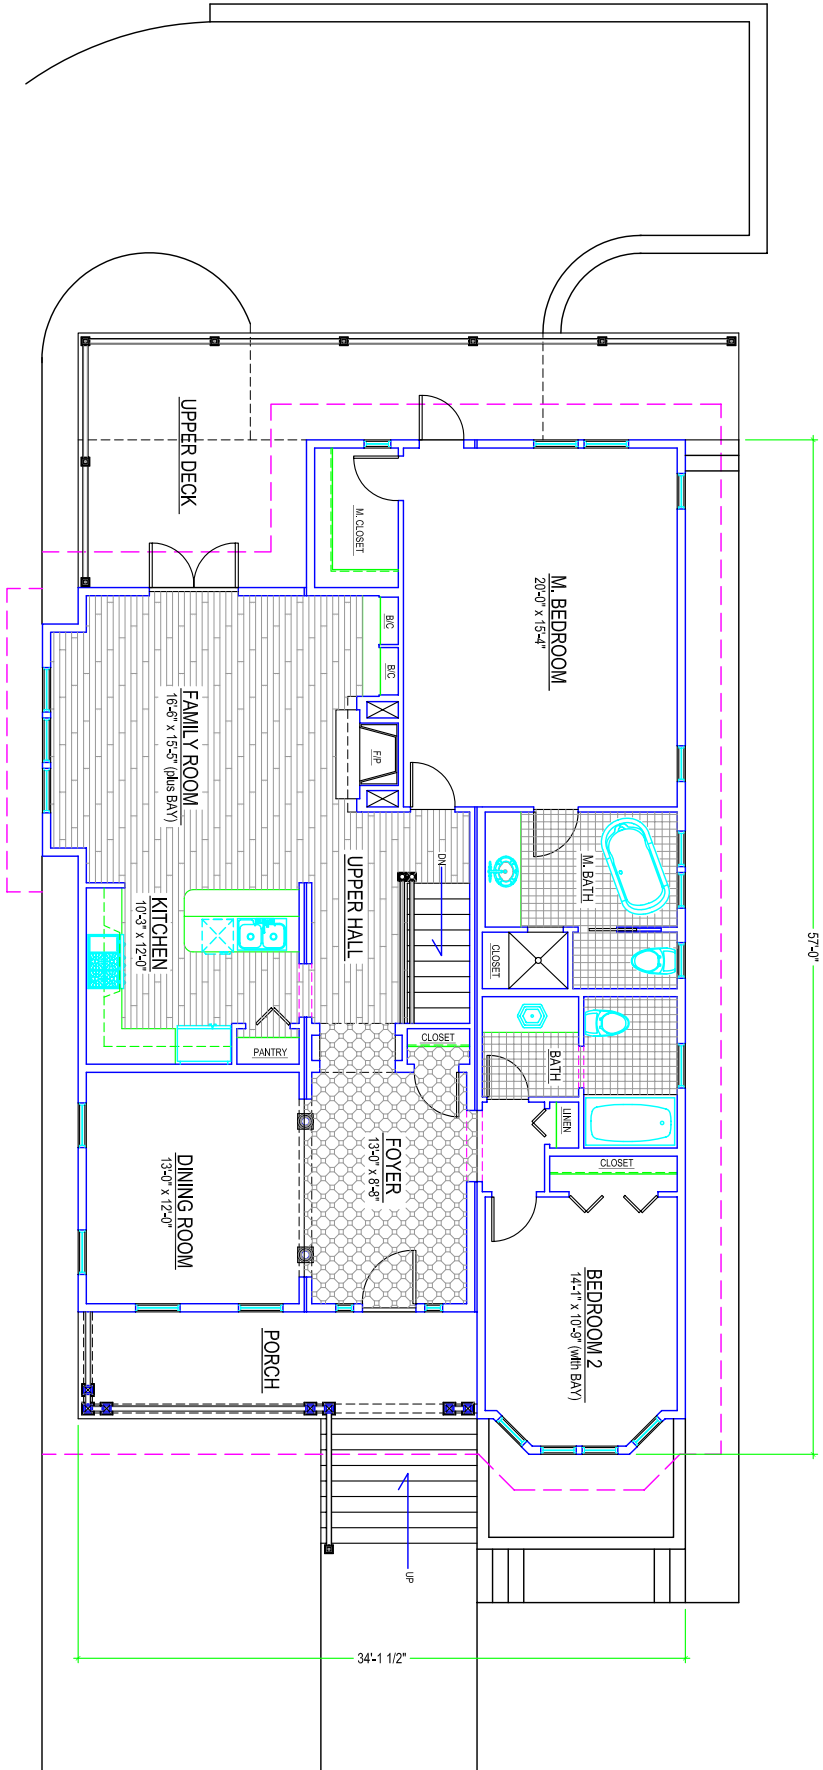

CHELSEA, FIRST FLOOR PLAN

SCALE: 1/4" = 1'-0" FOOT